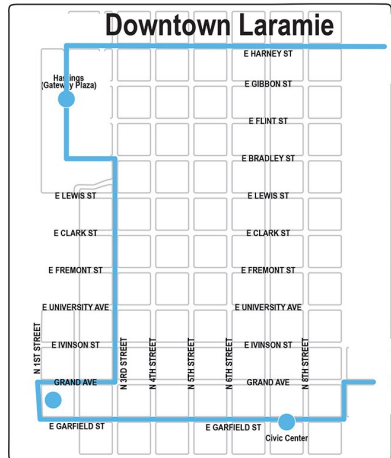

# UW TRANSIT SYSTEM

Where's my bus?  
Track the UW buses in real time with **TransLoc**  
Transit Visualizing Systems  
uwyo.transloc.com

- █ Union Express Route
- █ South Express Route
- █ Campus Commuter Route
- █ LaramieLink Route
- ● ● ● Indicates Route Stop

<b>UNION EXPRESS</b>	<p><b>EVERY 7-9 MINUTES</b> BETWEEN 30TH &amp; WILLETT AND THE UNION <b>7AM-6:30 PM</b> (6 PM DURING SUM MER)</p>
<b>SOUTH EXPRESS</b>	<p><b>EVERY 7-9 MINUTES</b> BETWEEN 15TH &amp; SPRING CREEK AND THE UNION <b>7AM-6:30 PM</b> (6 PM DURING SUMMER)</p>
<b>LARAMIELINK</b>	<p><b>STOP EASTBOUND &amp; WESTBOUND</b> <b>6:30 AM-6:30 PM EVERY 40 MINUTES</b></p> <ol style="list-style-type: none"> <li>1. Downtown (1st and Grand)</li> <li>2. Hastings (Westbound Only)</li> <li>3. Civic Center (Eastbound Only)</li> <li>4. Wyoming Union</li> <li>5. Spanish Walk Apartments/IMH</li> <li>6. Ridley's</li> <li>7. LCCC</li> <li>8. Walmart</li> </ol>
<b>LARAMIELINK</b> DIGITAL-A-RIDE	<p>On-Call: <b>Monday - Friday: 6:30 PM - 6:00 AM</b> <b>Saturday - Sunday: 24 hours/day</b> Call 307-766-7433 (RIDE)</p>

## CAMPUS COMMUTER

**EASTBOUND SHUTTLE runs from 6:30 AM - 6:30 PM every 10 minutes**

1. Classroom Building
2. STEM
3. Wyo/McWhinnie Halls
4. Wyoming Union
5. South Express Lot (after 6 PM only)
6. Residence Halls/IT
7. 22nd & Arrowhead (Gateway Center/UW Plaza)
8. East Express Lot

**WESTBOUND SHUTTLE runs from 6:30 AM - 6:30 PM every 10 minutes**

1. East Express Lot
2. Gateway Center/UW Plaza
3. Residence Halls/IT
4. Wyoming Union
5. Classroom Bldg.
6. STEM (drop-off only)