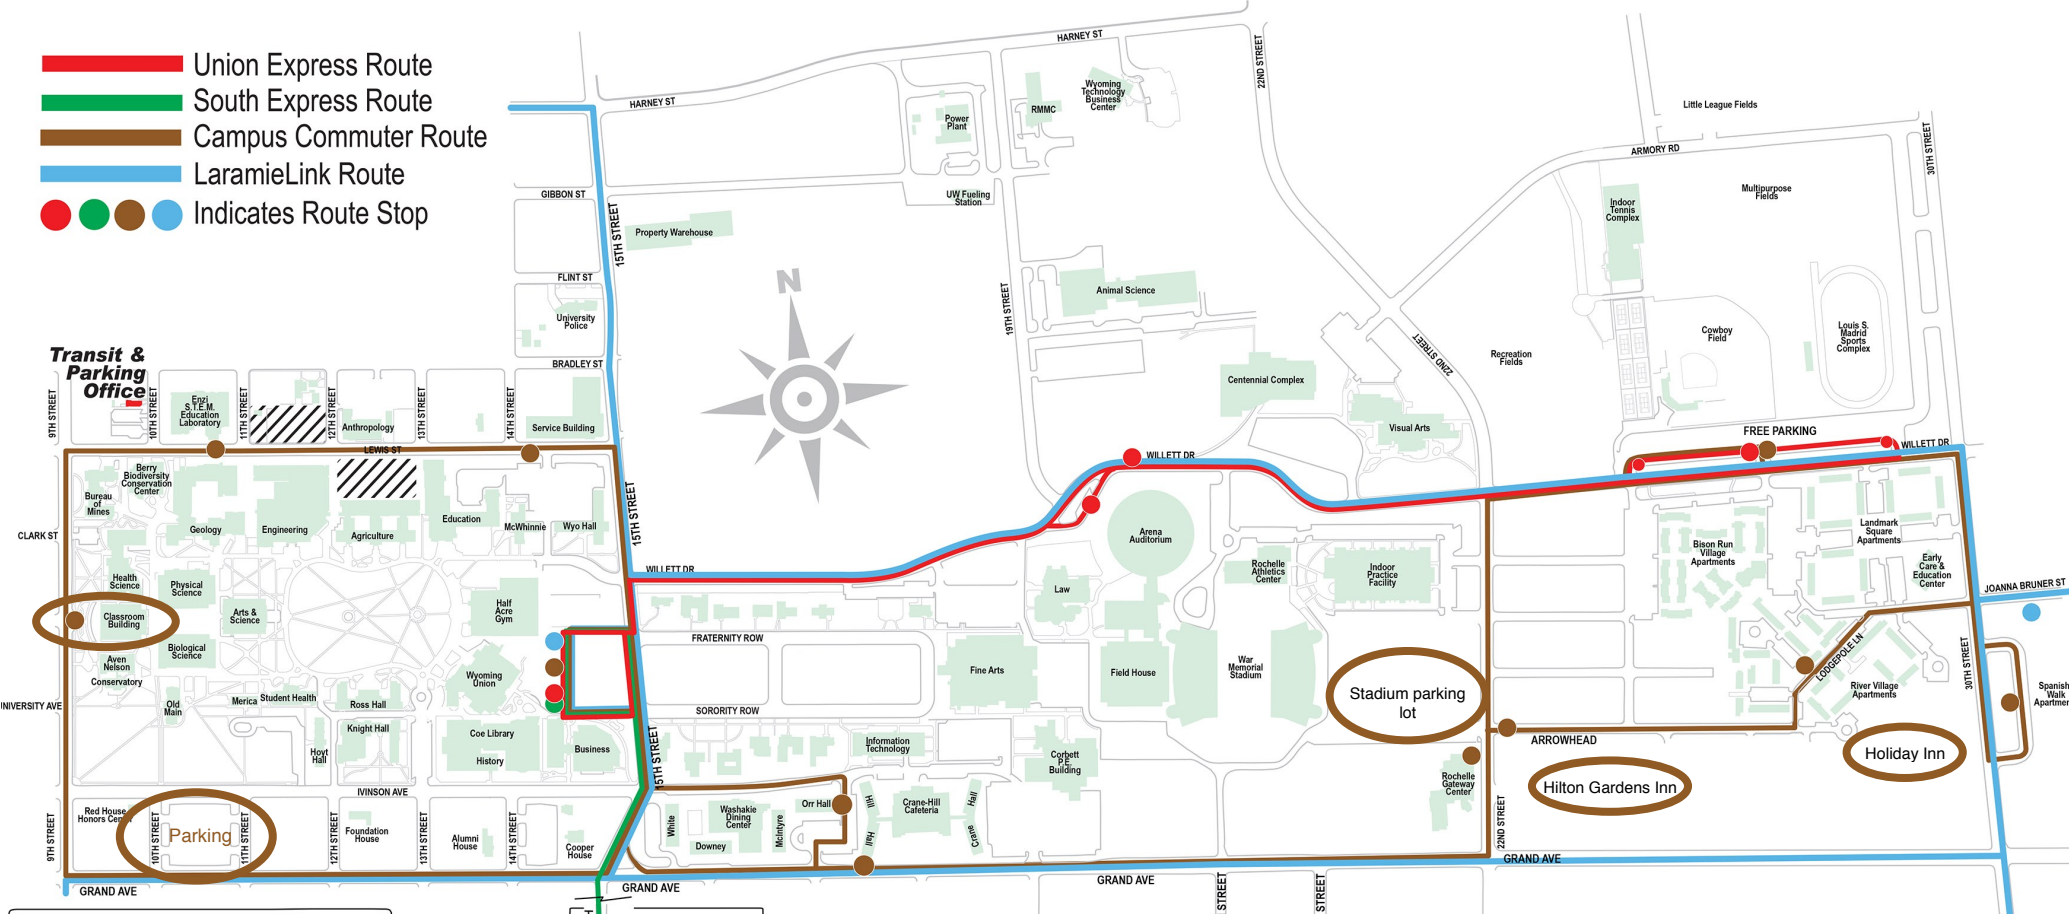

# UW TRANSIT SYSTEM

Where's my bus?  
Track the UW buses in real time with **TransLoc**  
Transit Visualizing Systems  
uwyo.transloc.com

- █ Union Express Route
- █ South Express Route
- █ Campus Commuter Route
- █ LaramieLink Route
- ● ● ● Indicates Route Stop

<b>UNION EXPRESS</b>	<p><b>EVERY 7-9 MINUTES</b> BETWEEN 30TH &amp; WILLETT AND THE UNION <b>7AM-6:30 PM</b> (6 PM DURING SUM MER)</p>
<b>SOUTH EXPRESS</b>	<p><b>EVERY 7-9 MINUTES</b> BETWEEN 15TH &amp; SPRING CREEK AND THE UNION <b>7AM-6:30 PM</b> (6 PM DURING SUMMER)</p>
<b>LARAMIELINK</b>	<p><b>STOP EASTBOUND &amp; WESTBOUND</b> <b>6:30 AM-6:30 PM EVERY 40 MINUTES</b></p> <ol style="list-style-type: none"> <li>1. Downtown (1st and Grand)</li> <li>2. Hastings (Westbound Only)</li> <li>3. Civic Center (Eastbound Only)</li> <li>4. Wyoming Union</li> <li>5. Spanish Walk Apartments/IMH</li> <li>6. Ridley's</li> <li>7. LCCC</li> <li>8. Walmart</li> </ol>
<b>LARAMIELINK</b> DIGITAL-A-RIDE	<p>On-Call: <b>Monday - Friday: 6:30 PM - 6:00 AM</b> <b>Saturday - Sunday: 24 hours/day</b> Call 307-766-7433 (RIDE)</p>

## CAMPUS COMMUTER

**EASTBOUND SHUTTLE runs from 6:30 AM - 6:30 PM every 10 minutes**

1. Classroom Building
2. STEM
3. Wyo/McWhinnie Halls
4. Wyoming Union
5. South Express Lot (after 6 PM only)
6. Residence Halls/IT
7. 22nd & Arrowhead (Gateway Center/UW Plaza)
8. East Express Lot

**WESTBOUND SHUTTLE runs from 6:30 AM - 6:30 PM every 10 minutes**

1. East Express Lot
2. Gateway Center/UW Plaza
3. Residence Halls/IT
4. Wyoming Union
5. Classroom Bldg.
6. STEM (drop-off only)