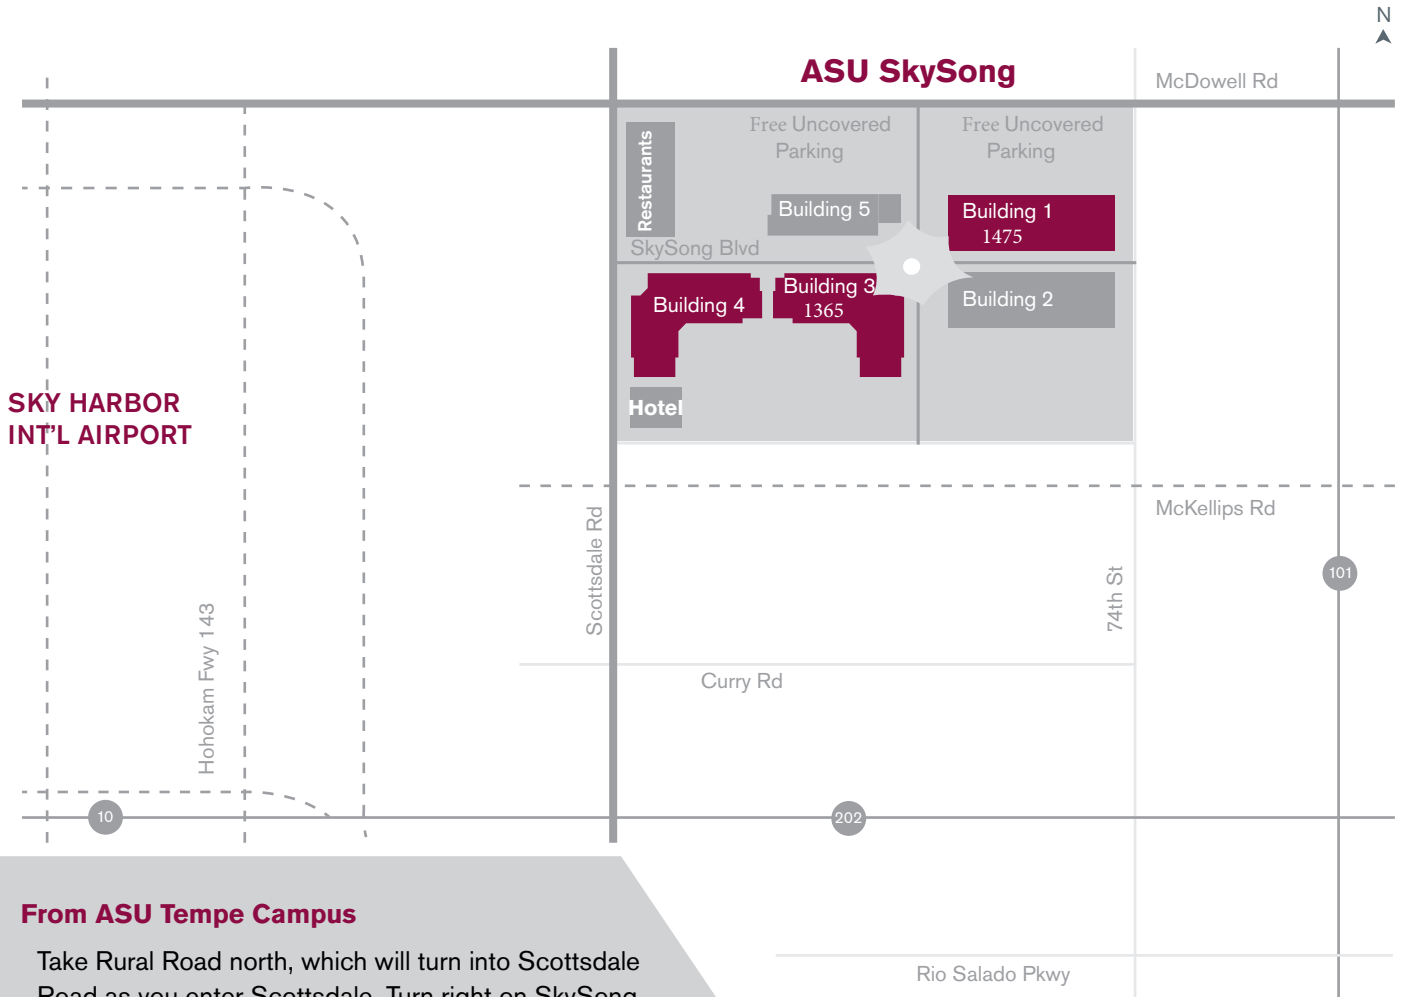

SkySong Directions

From ASU Tempe Campus

Take Rural Road north, which will turn into Scottsdale Road as you enter Scottsdale. Turn right on SkySong Boulevard (just before McDowell Road).

From ASU Polytechnic Campus

Enter the Loop 202 West at Williams Field Road. Drive approximately six miles to the Loop 101 North exit. Take the 101 North to the Loop 202 West (approximately 10 miles). Exit onto Scottsdale Road. Turn right on Scottsdale Road. Turn right on SkySong Boulevard (just before McDowell Road).

From ASU Downtown Campus

Take the I-10 East from Seventh Street. Exit on the Loop 202 East. Exit onto Scottsdale Road. Turn left on Scottsdale Road. Turn right on SkySong Boulevard (just before McDowell Road).

From ASU West Campus

Take the I-17 South about 10 miles to the I-10 East through downtown Phoenix. Exit on the Loop 202 East. Exit on Scottsdale Road. Turn left on Scottsdale Road. Turn right on SkySong Boulevard (just before McDowell Road).