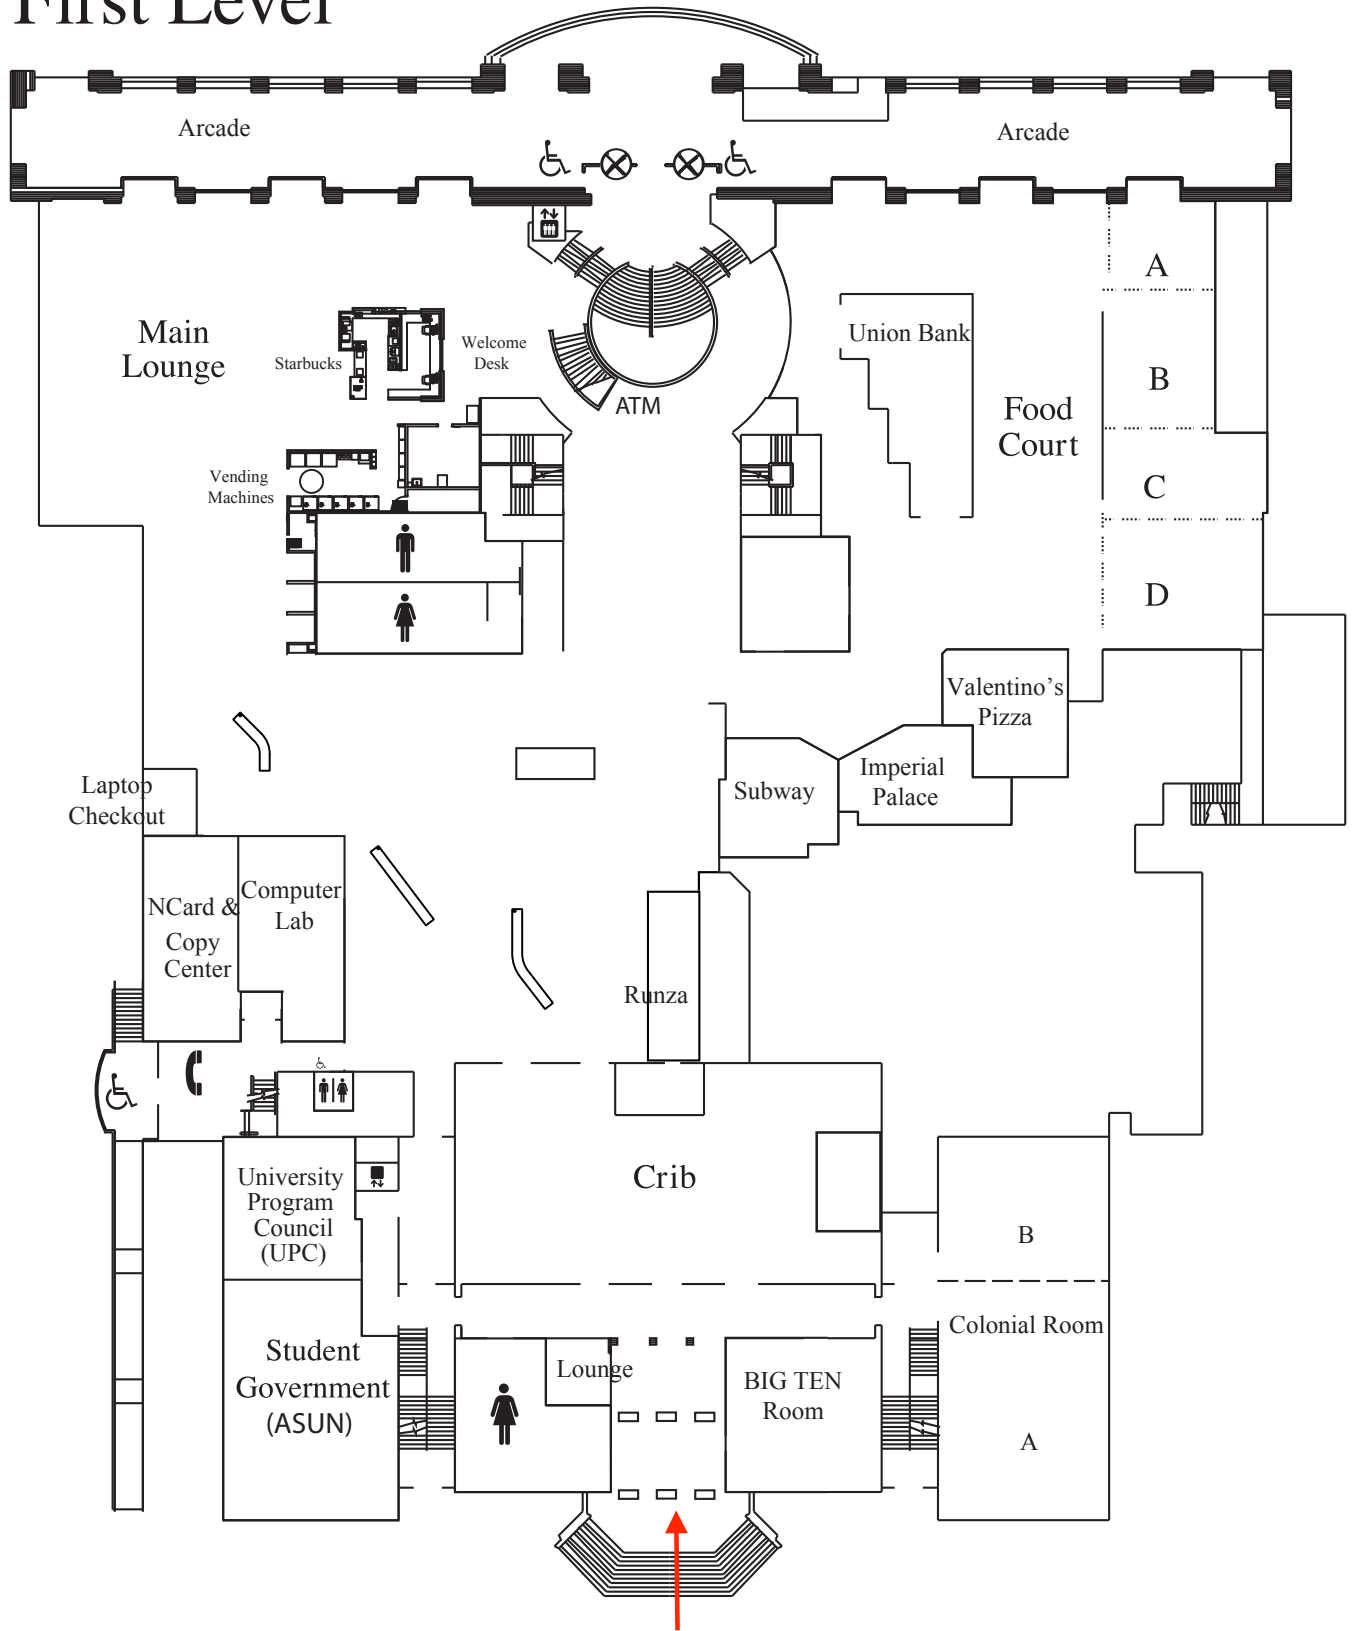

Legend

- Nebraska Union (workshop location)
- Courtyard by Marriot (hotel)
- Parking Garage
- Meter Parking

First Level

This exit faces R Street

Second Level